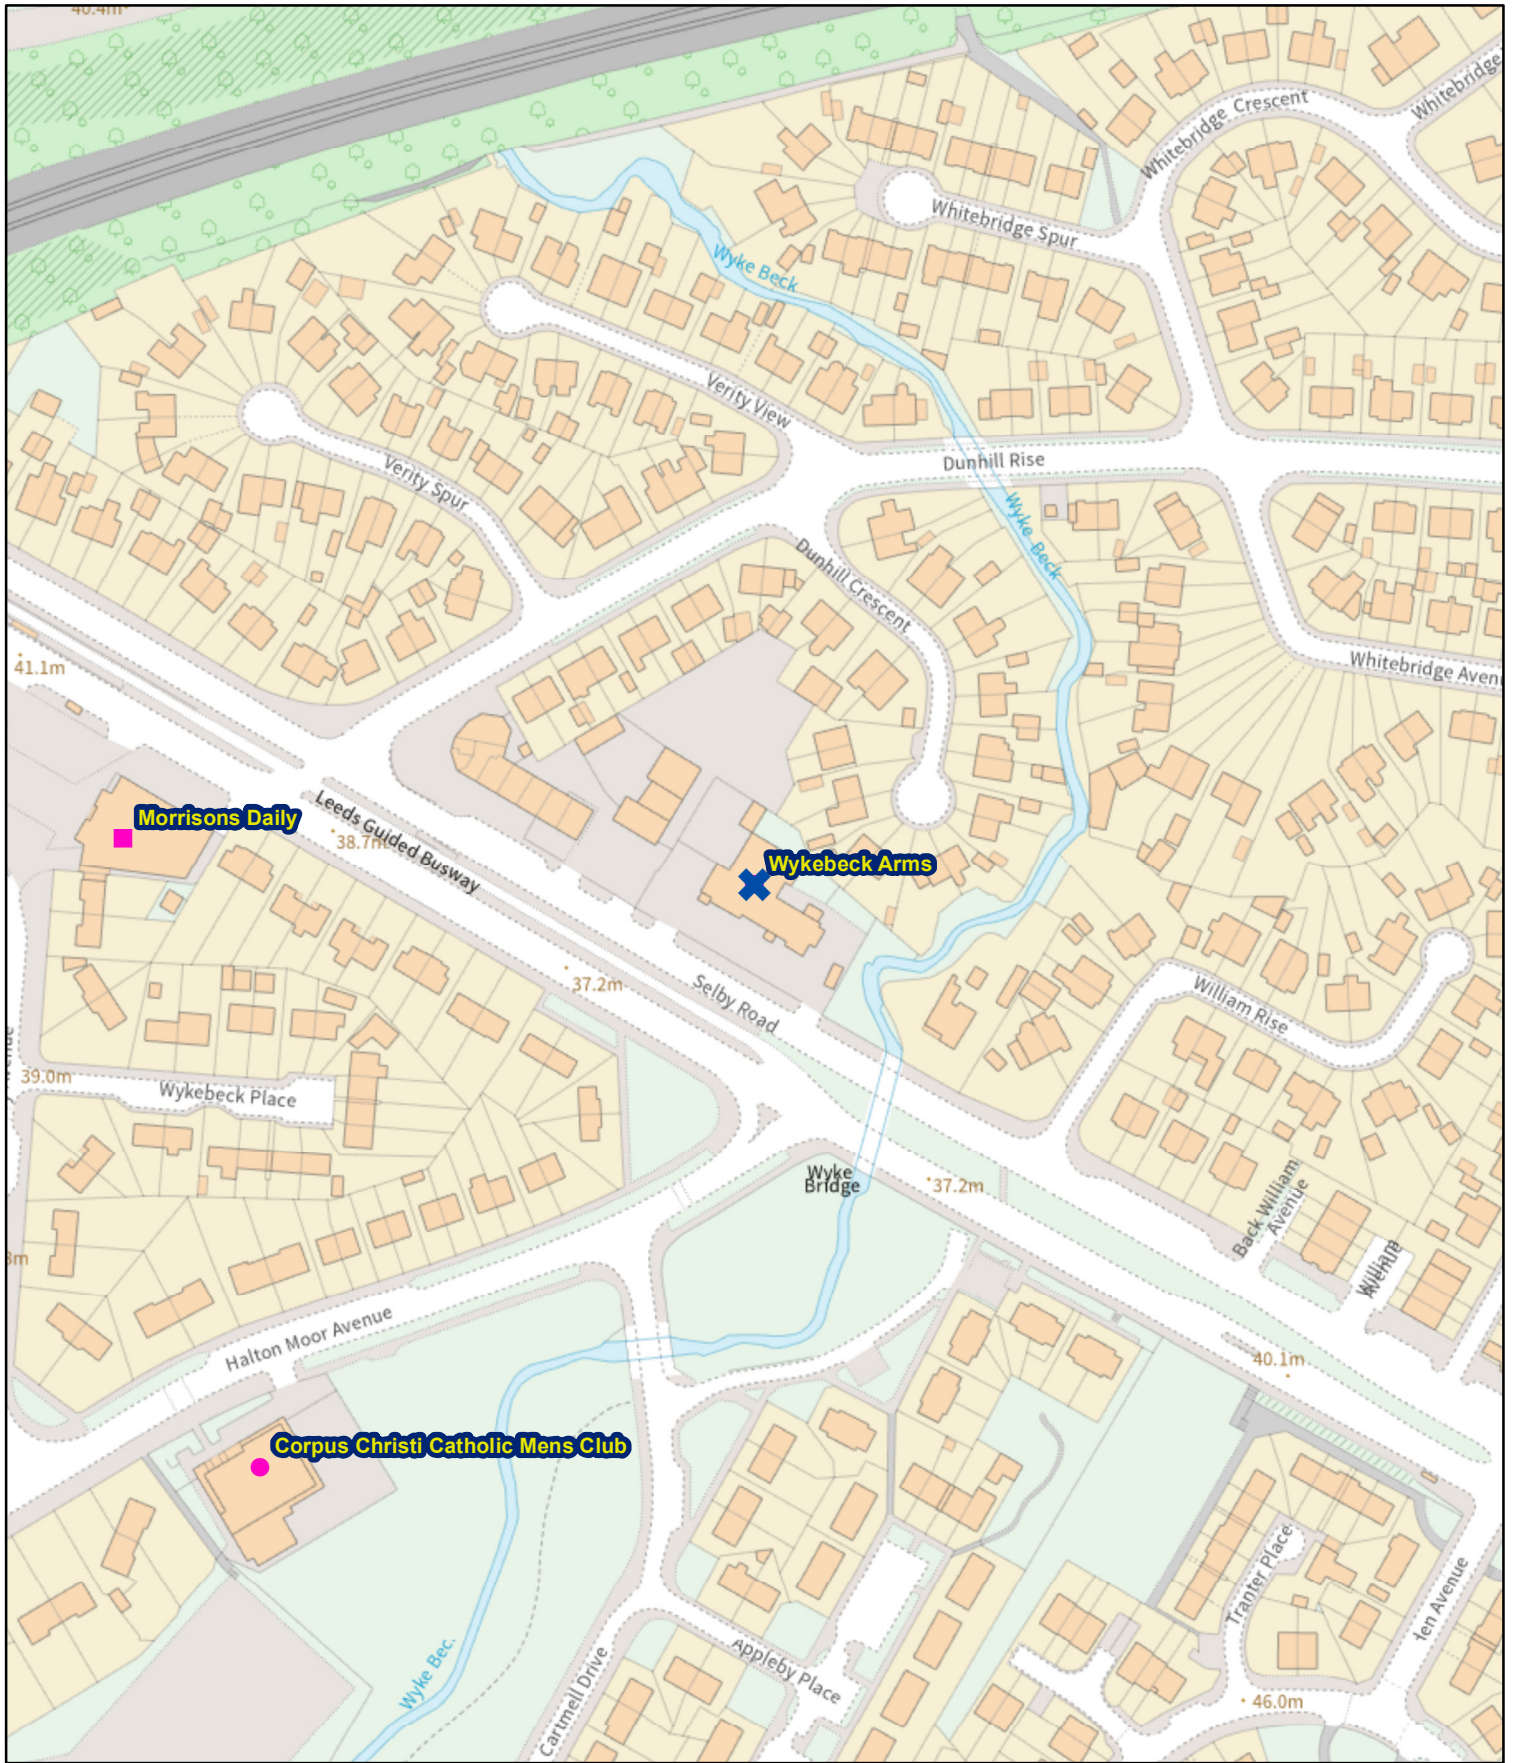

APPENDIX C

This map is based upon the Ordnance Survey's digital data with the permission of the Ordnance Survey on behalf of the controller of Her Majesty's Stationary Office

© Unauthorised reproduction infringes Crown Copyright and may lead to prosecution or civil proceedings

Leeds City Council O.S. Licence No 1000019567
© Crown Copyright all rights reserved

Key			
Neighbouring premises			
	Applicant premises		On licence
	CIA area		Off licence
			Late night refreshment
			Other